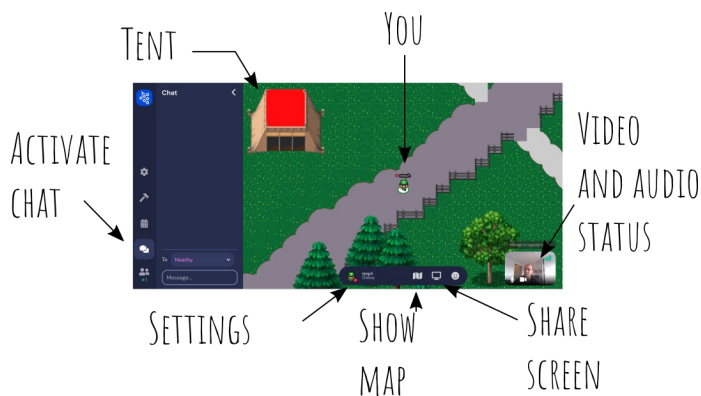

WELCOME TO WINE ON GATHER.TOWN

- PLEASE USE CHROME OR FIREFOX ON LAPTOP OR DESKTOP (SORRY, NO SAFARI, NO IE, NO TABLET, NO PHONE...)
- GATHER.TOWN IS A NAVIGATION-BASED VIDEO CONVERSATION SOFTWARE
- MOVE AROUND WITH ARROW KEYS
- WALK UP TO SOMEONE, YOU WILL AUTOMATICALLY CONNECT WHEN CLOSE ENOUGH, AND DISCONNECT WHEN LEAVING
- PEOPLE WITH ALL GREEN SHIRT AND CAP KNOW THEIR WAY AROUND, WALK TO THEM IF IN DOUBT
- PLEASE KEEP VIDEO ON WHEN TALKING TO SOMEONE!

GET CLOSE TO SOMEONE AND START TALKING. **ANYONE** NEAR YOU (A COUPLE OF TILES) CAN HEAR AND TALK

SAND PATCHES ARE "PRIVATE AREAS" YOU ARE CONNECTED TO ALL THOSE ON THE SAME PATCH BUT **NO ONE** OUT OF THAT PATCH CAN HEAR YOU

WHEN ON A "SPOTLIGHT AREA", ALL THOSE IN THE SAME ROOM AS YOU CAN HEAR AND SEE YOU AND SEE THE SCREEN YOU SHARE

SOME OBJECTS WILL GLOW WHEN YOU GET CLOSE TO THEM, PRESS 'X' TO INTERACT WITH THESE OBJECTS