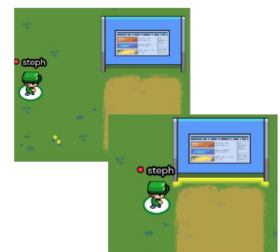

WELCOME TO WINE ON GATHER.TOWN

- PLEASE USE CHROME OR FIREFOX ON LAPTOP OR DESKTOP (SORRY, NO SAFARI, NO IE, NO TABLET, NO PHONE...)
- GATHER.TOWN IS A NAVIGATION-BASED VIDEO CONVERSATION SOFTWARE
- MOVE AROUND WITH ARROW KEYS
- WALK UP TO SOMEONE, YOU WILL AUTOMATICALLY CONNECT WHEN CLOSE ENOUGH, AND DISCONNECT WHEN LEAVING
- PEOPLE WITH ALL GREEN SHIRT AND CAP KNOW THEIR WAY AROUND, WALK TO THEM IF IN DOUBT
- PLEASE KEEP VIDEO ON WHEN TALKING TO SOMEONE!

GET CLOSE TO SOMEONE AND START TALKING. **ANYONE** NEAR YOU (A COUPLE OF TILES) CAN HEAR AND TALK

SAND PATCHES ARE "PRIVATE AREAS" YOU ARE CONNECTED TO ALL THOSE ON THE SAME PATCH BUT **NO ONE** OUT OF THAT PATCH CAN HEAR YOU

WHEN ON A "SPOTLIGHT AREA", ALL THOSE IN THE SAME ROOM AS YOU CAN HEAR AND SEE YOU AND SEE THE SCREEN YOU SHARE

SOME OBJECTS WILL GLOW WHEN YOU GET CLOSE TO THEM, PRESS 'X' TO INTERACT WITH THESE OBJECTS